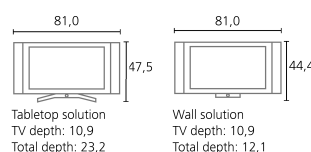

Miscellaneous:

- Annual power in kWh: 120
- Mains voltage: 220-240 V, 50/60 Hz
- Nominal power in watts: 70
- Power consumption in standby mode in watts: 2.4
- Power consumption in watts when the set is turned off: 0
- VDE-safety standard (inspection seal)
- Weight (approx.) in kg, not including table base: 11.8
- Weight (approx.) on table base in kg: 13.8

[1] Dolby is a registered trademark of the Dolby Laboratories Licensing Corporation.

[2] Function depends on signal format emitted by station.

[3] Works only with channels broadcasting NextView data.

[4] A number of Loewe televisions are also available as fully interactive Freeview compliant sets.

[5] Not available for special UK variants.